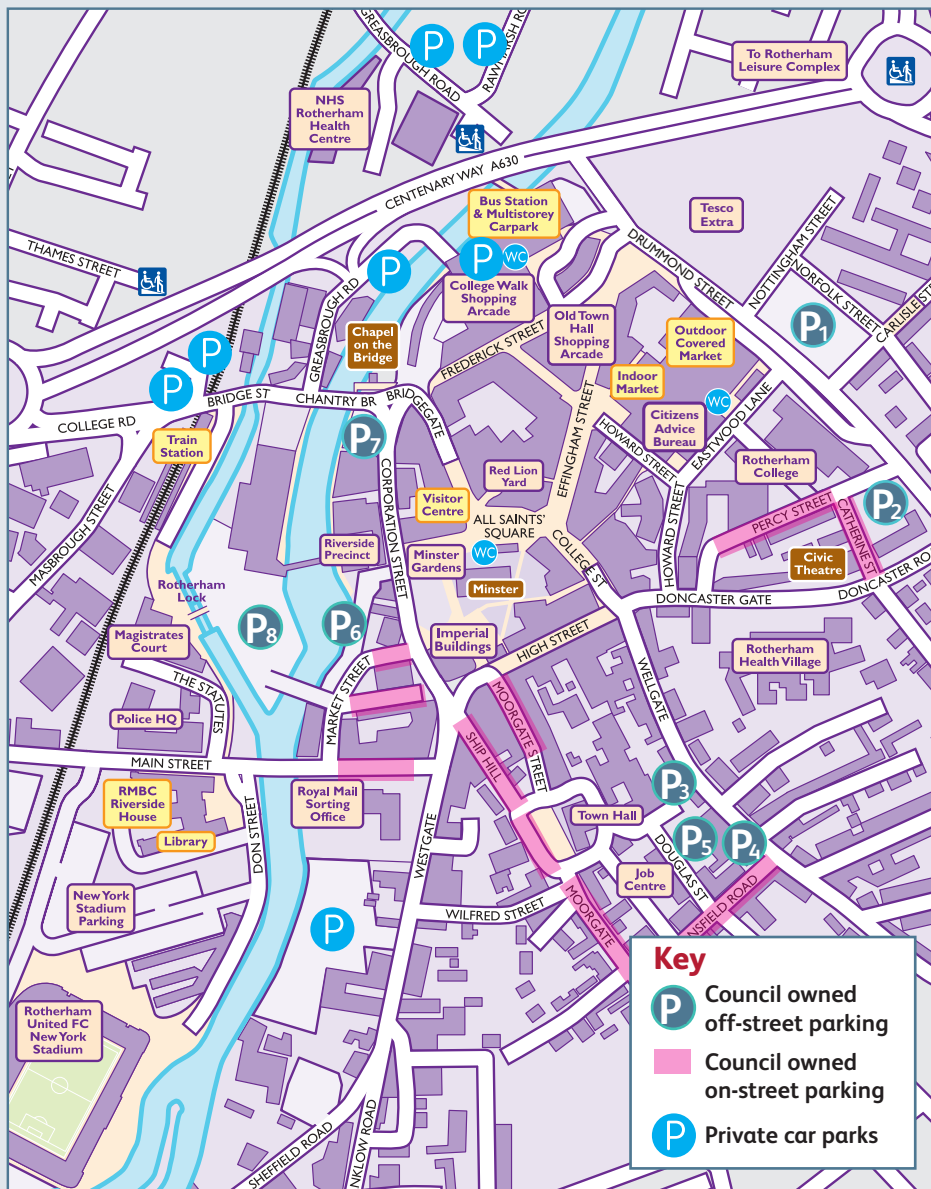

THERE'S A SPACE FOR YOU IN ROTHERHAM TOWN CENTRE

It's never been easier to park in Rotherham Town Centre with over 2,000 spaces available in a range of competitively priced car parks all within a short walk of the main shopping and leisure areas. From on-street bays offering the perfect spot for a 30 minute stay, to all-day car parks giving you ample opportunity to shop 'til you drop.

FREE WEEKEND PARKING in Forge Island car park

2 Hours FREE weekday parking in Forge Island Car Park: 70 bays available in the RED ZONE ONLY (ticket required)

Council Car Parks				
P1	Drummond Street	Long Stay	240 spaces	S65 1HY
P2	Clifton Hall	Long Stay	50 spaces	S65 1ED
P3	Wellgate North	Up to 1 Hour	24 spaces	S60 2LT
P4	Wellgate Multi-Storey	Long Stay	291 spaces	S60 2LT
P5	Douglas Street	Short Stay	36 spaces	S60 2DL
P6	Riverside	Short Stay	25 spaces	S60 1NG
P7	Scala	Short Stay	26 spaces	S60 1NG
P8	Forge Island	Long Stay	300 spaces	S60 1NU

Short Stay: Up to 4 hours